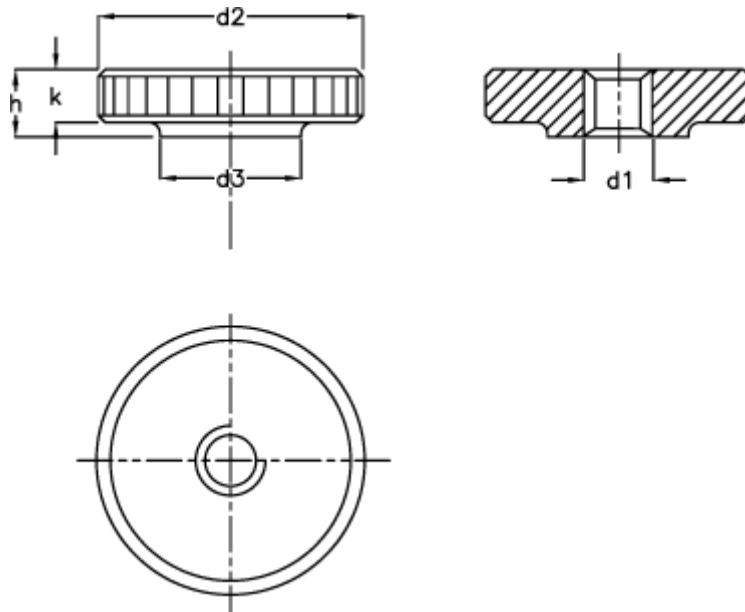

Article number: 207025071

Description: E+G Steel flat knurled nut DIN 467-M4-NI

Measures

$d_1 = M4$

$d_2 = 16$

$d_3 = 8$

$h = 4$

$K = 3.5$